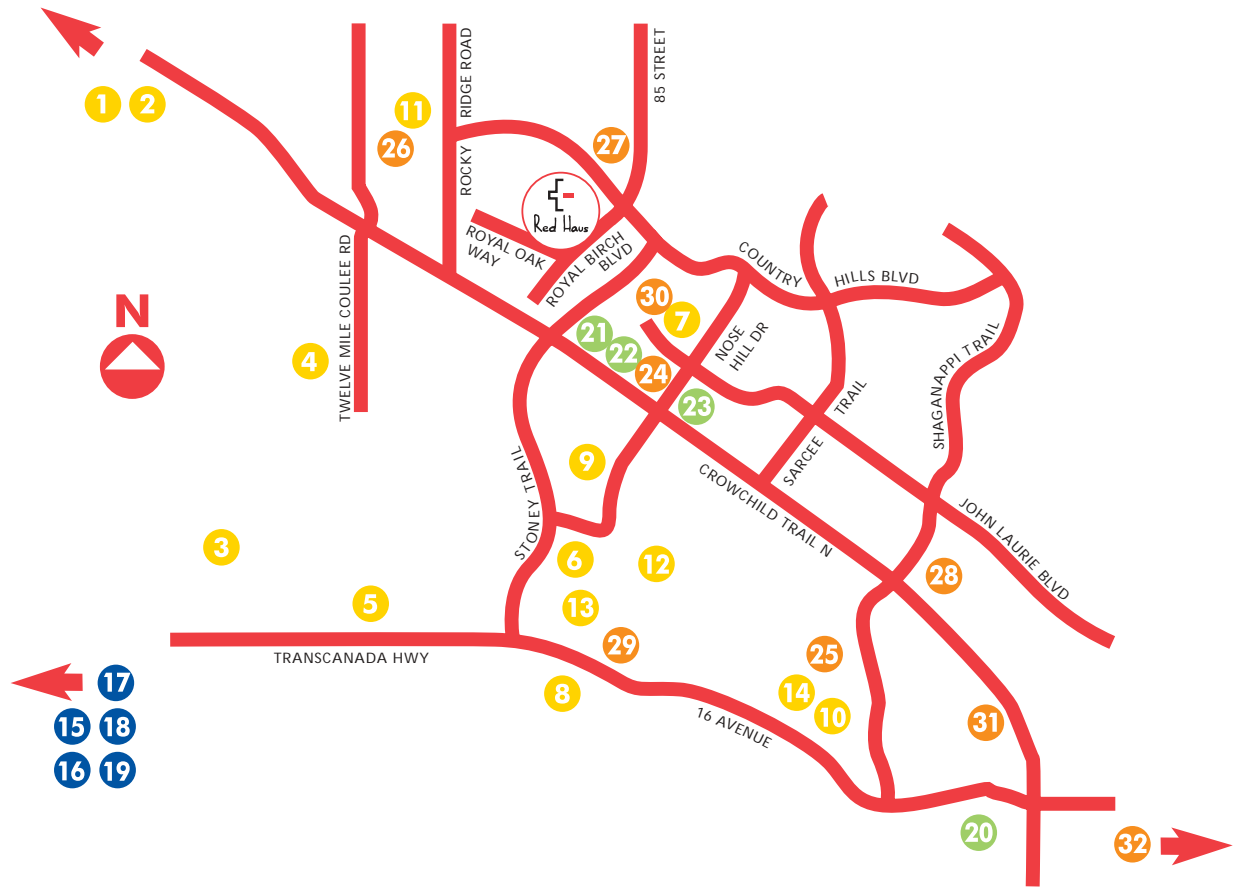

Redefine proximity

Golf Courses and Driving Ranges

- 1 Cochrane Golf Club
240 Riverview Drive, Cochrane
- 2 Gleneagles Golf Course
100 Gleneagles Drive, Cochrane
- 3 Springbank Links Golf Course
125 Hackamore Trail
- 4 Lynx Ridge Golf Course
Twelve Mile Coulee Road (south)
- 5 Valley Ridge Golf and Conference Centre
11618 Valley Ridge Park NW
- 6 Calgary Family Golf Centre
9550 Bearspaw Dam Road NW

Recreation

- 7 Crowfoot Family YMCA
8100 John Laurie Blvd NW
- 8 Canada Olympic Park
88 Canada Olympic Drive SW
- 9 Crowchild Twin Arenas
185 Scenic Acres Drive NW
- 10 Shouldice Pool
5303 Bowness Road NW
- 11 Rocky Ridge Ranch Community Center
10709 Rocky Ridge Blvd NW

Hiking/Biking/Cross Country Skiing

- 18 Kananaskis Country 30 minutes
- 19 Canmore Nordic Centre 45 minutes

Medical Facilities

- 20 Foothills Hospital
1403 29 Street NW
- 21 Crowfoot Village Family Practice
201, 60 Crowfoot Crescent NW
- 22 Crowfoot Corner Medicentre
217, 150 Crowfoot Crescent NW
- 23 Nose Hill Medical Clinic
137, 1829 Ranchlands Blvd NW

Shopping

- 24 Crowfoot Town Centre
- 25 Market Mall
- 26 Rocky Ridge Shopping Plaza
- 27 Royal Oak Shopping Centre

Libraries

- 28 Nose Hill Branch
1530 Northmount Drive NW
- 29 Bowness Branch
7390 Bowness Road NW
- 30 Crowfoot Branch
8665 Nose Hill Drive NW